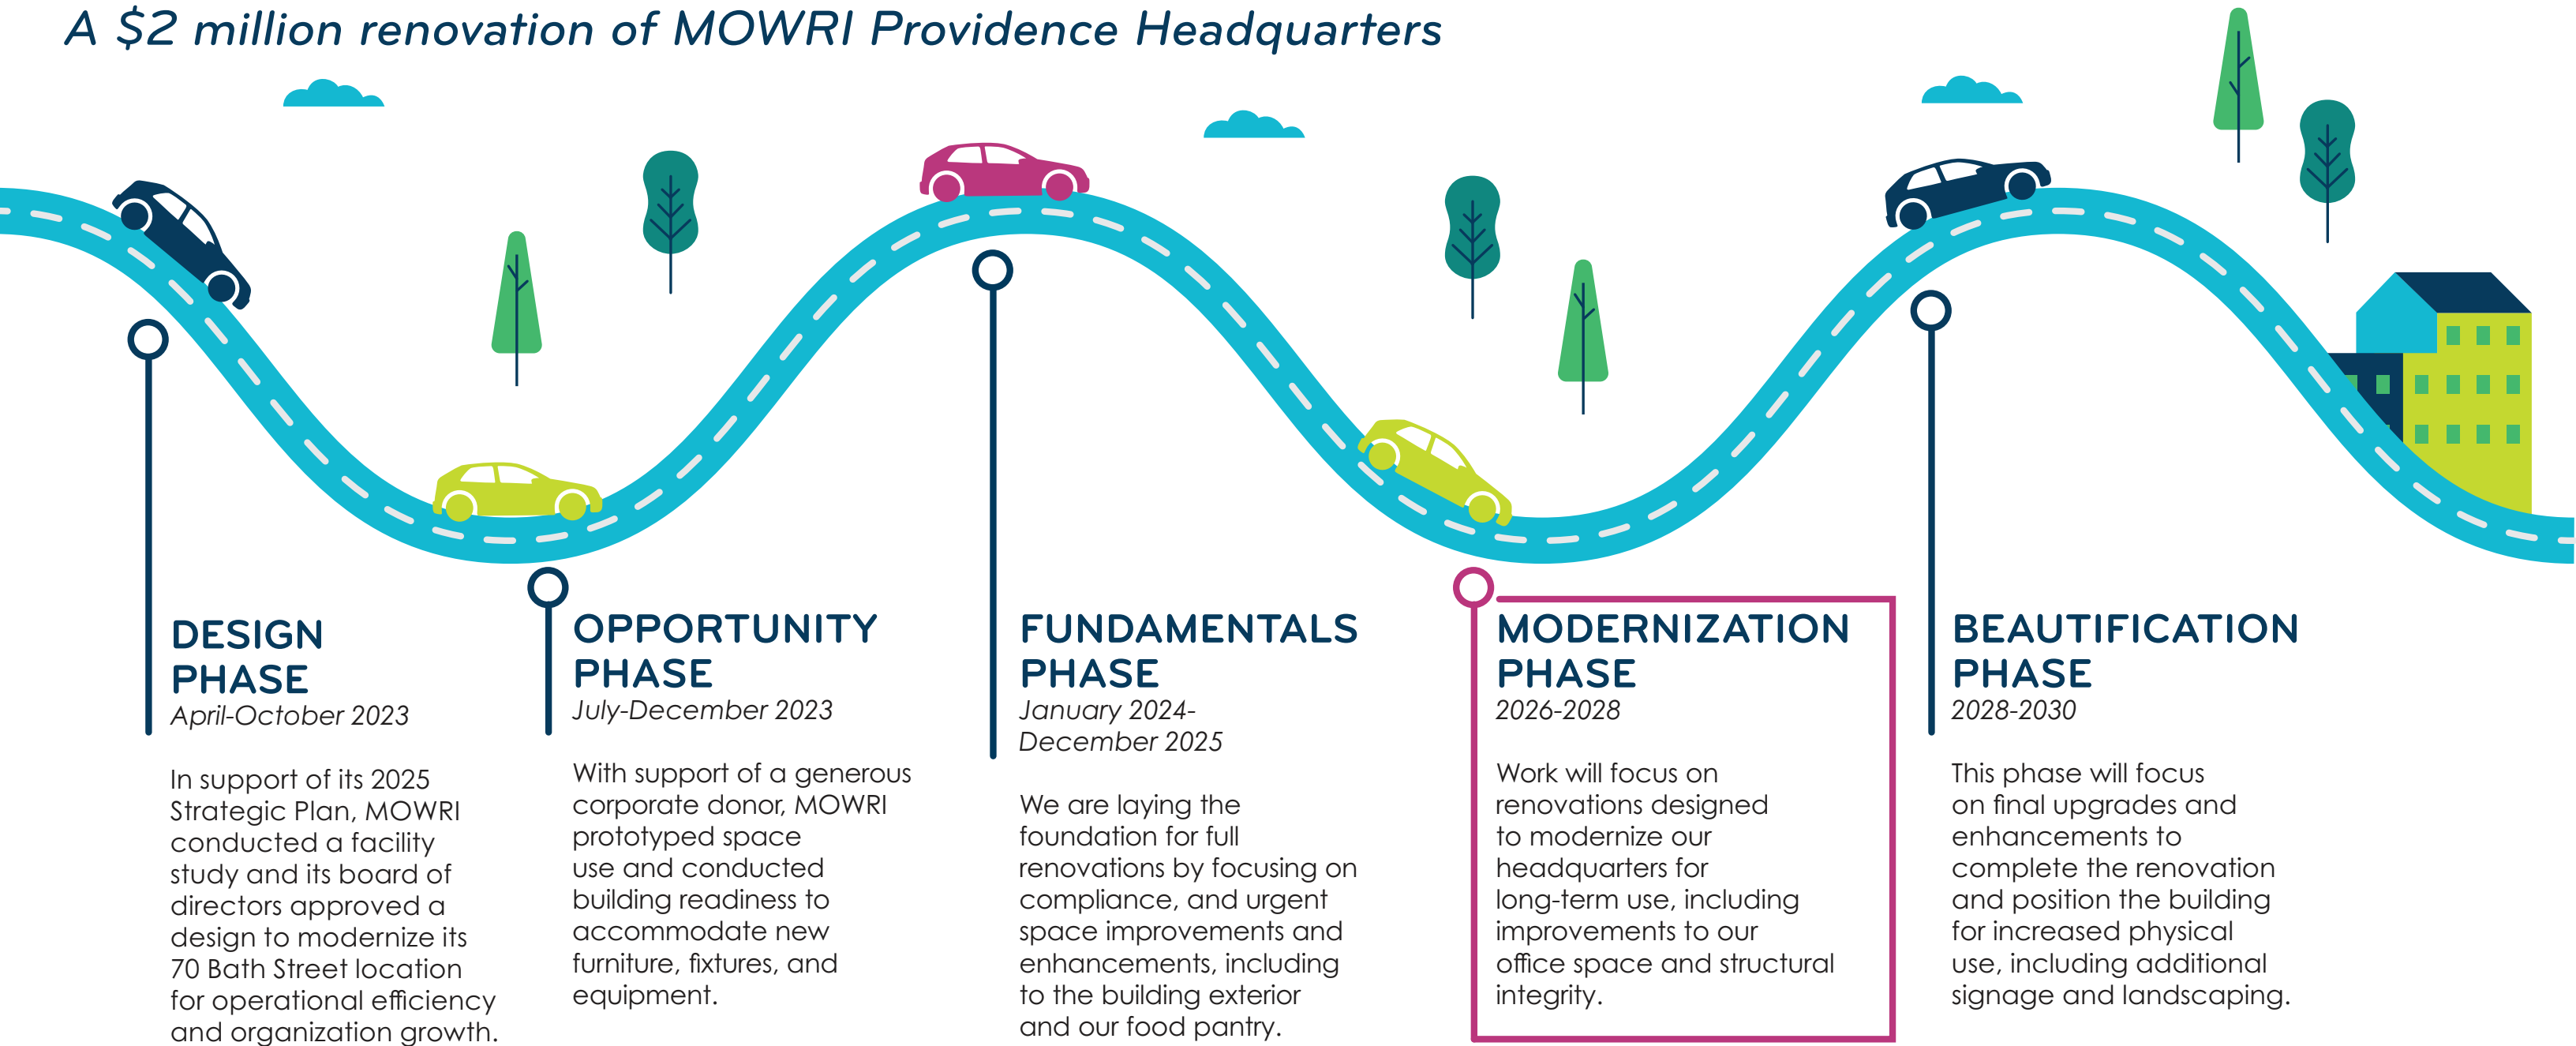

Building Impact

A \$2 million renovation of MOWRI Providence Headquarters

Fundraising as of April 2026

Scan QR code to donate
rimeals.org/buildingimpact